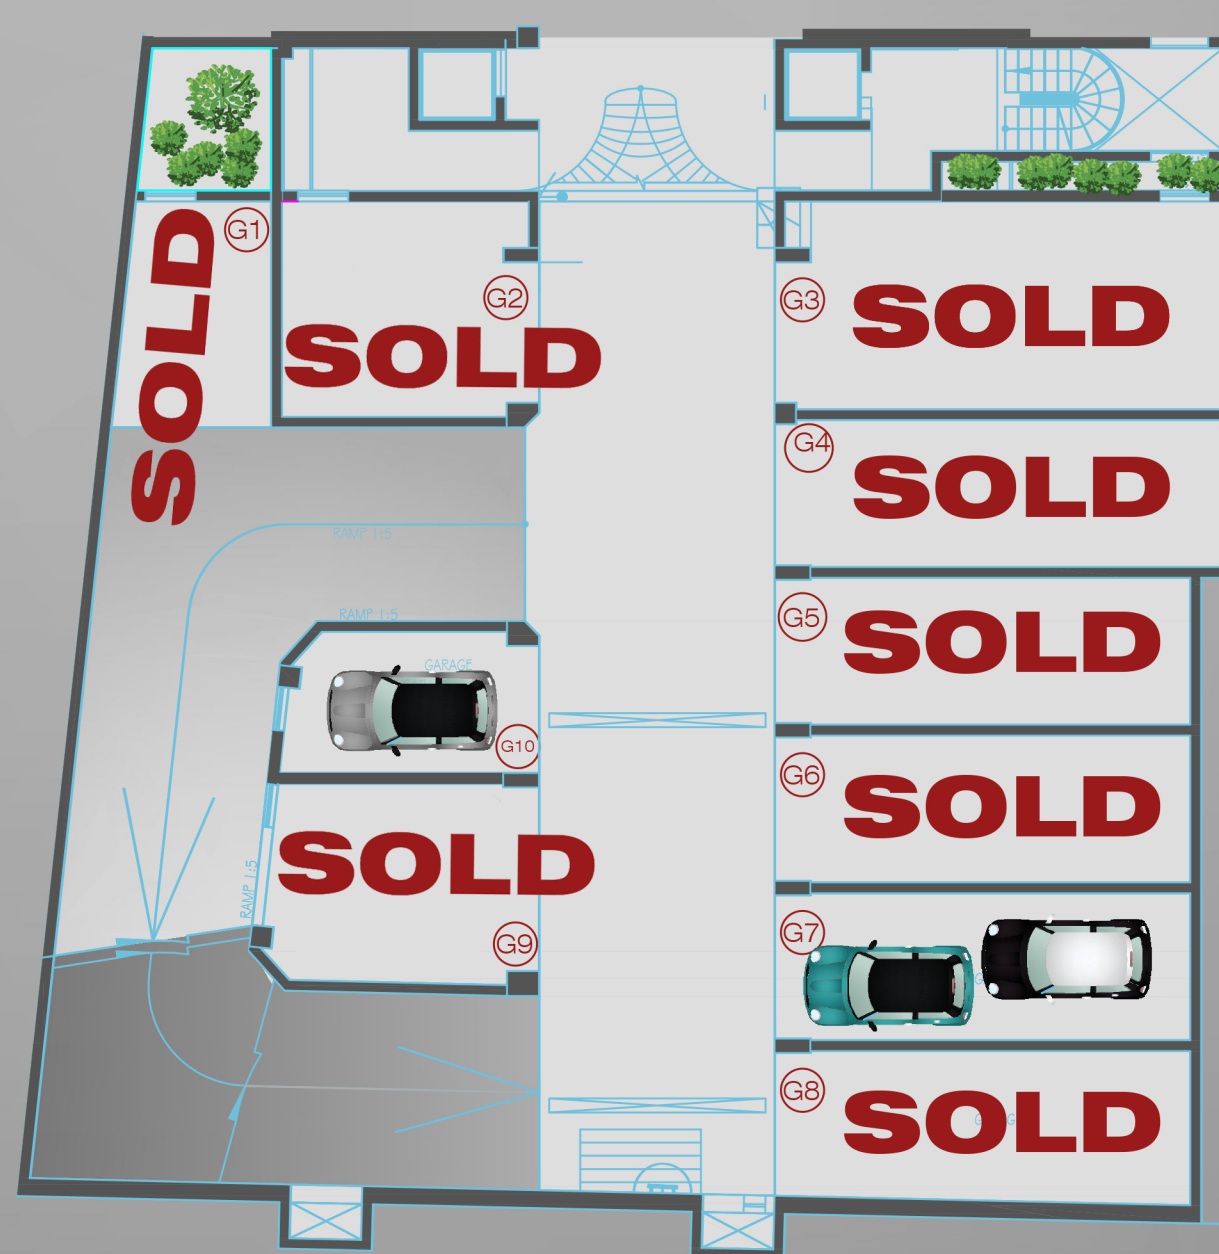

# MISRAH SIMAR Qala

Total Area  
**595 M<sup>2</sup>**

Apartment  
**51 / GARAGE  
UPPER BASEMENT**

ARTISTIC IMPRESSION ONLY