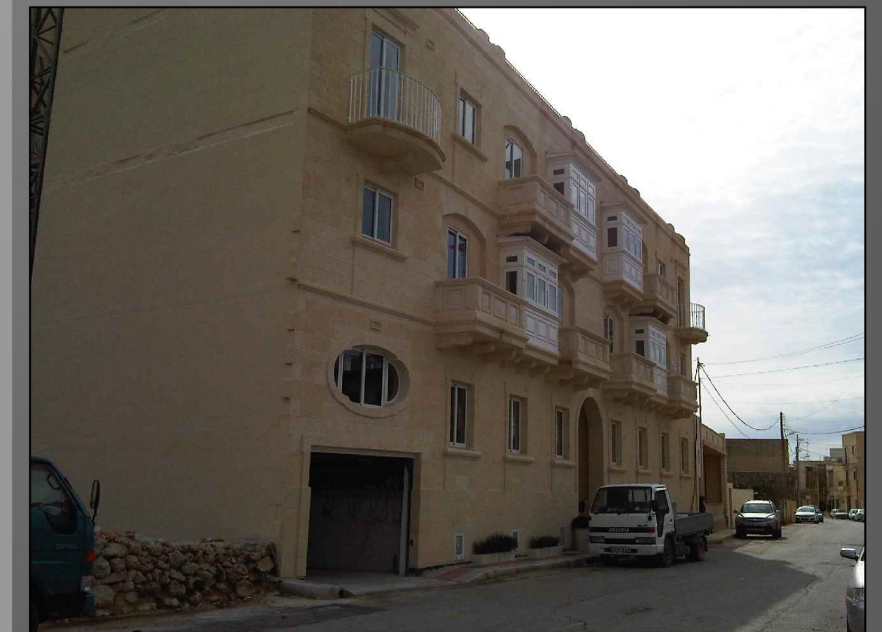

# MISRAH SIMAR Qala

Total Area  
**595 M<sup>2</sup>**

Apartment  
**51 / GARAGE  
UPPER BASEMENT**

ARTISTIC IMPRESSION ONLY